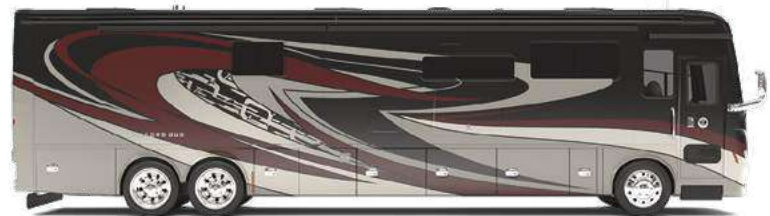

G10 SUNLIT SAND