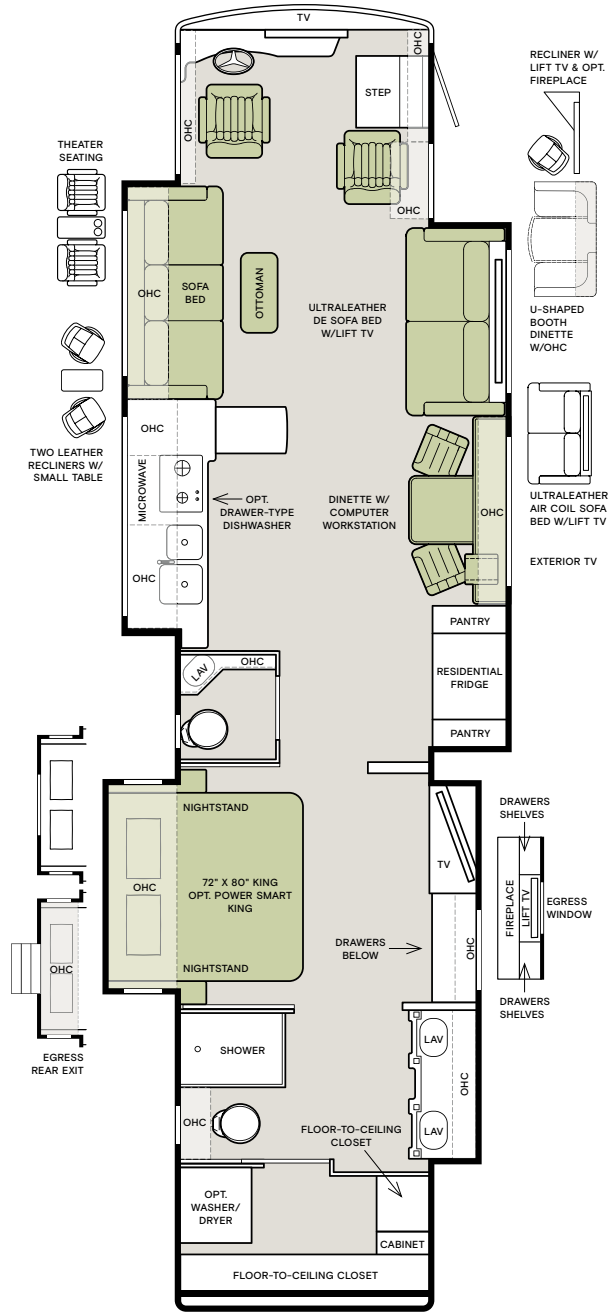

King Bed, 40 IP with Linen cabinets, Tempest décor.

Top to bottom: Bedroom storage; Bathroom Vanity; Wardrobe.

The cool brightness of LED lighting illuminates interiors, using a fraction of the energy of incandescent bulbs to preserve the coach's battery life.

For a complete and up-to-date list of available options and specifications, visit tiffinmotorhomes.com.

40 IP

45 MP

45 OPP

Interior Décor

Make your experience on the road all your own. Express yourself by choosing the interior appointments such as cabinet finishes, flooring, and décor ensembles for every part of your motorhome. In the 2020 Allegro Bus, you'll be able to travel in style no matter where you go.