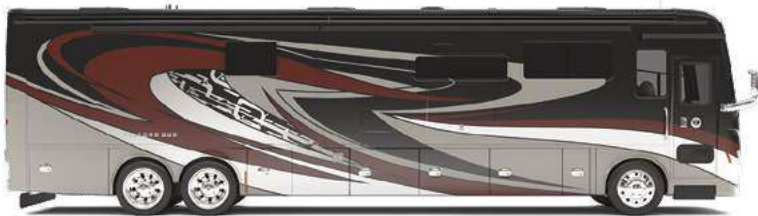

NEW

Our new Generation 9 and Generation 10 premium paint schemes now give you 14 different ways to make your 2020 Allegro Bus your very own. To learn more, visit tiffinmotorhomes.com.

GENERATION 10

G10 CINDERWOOD