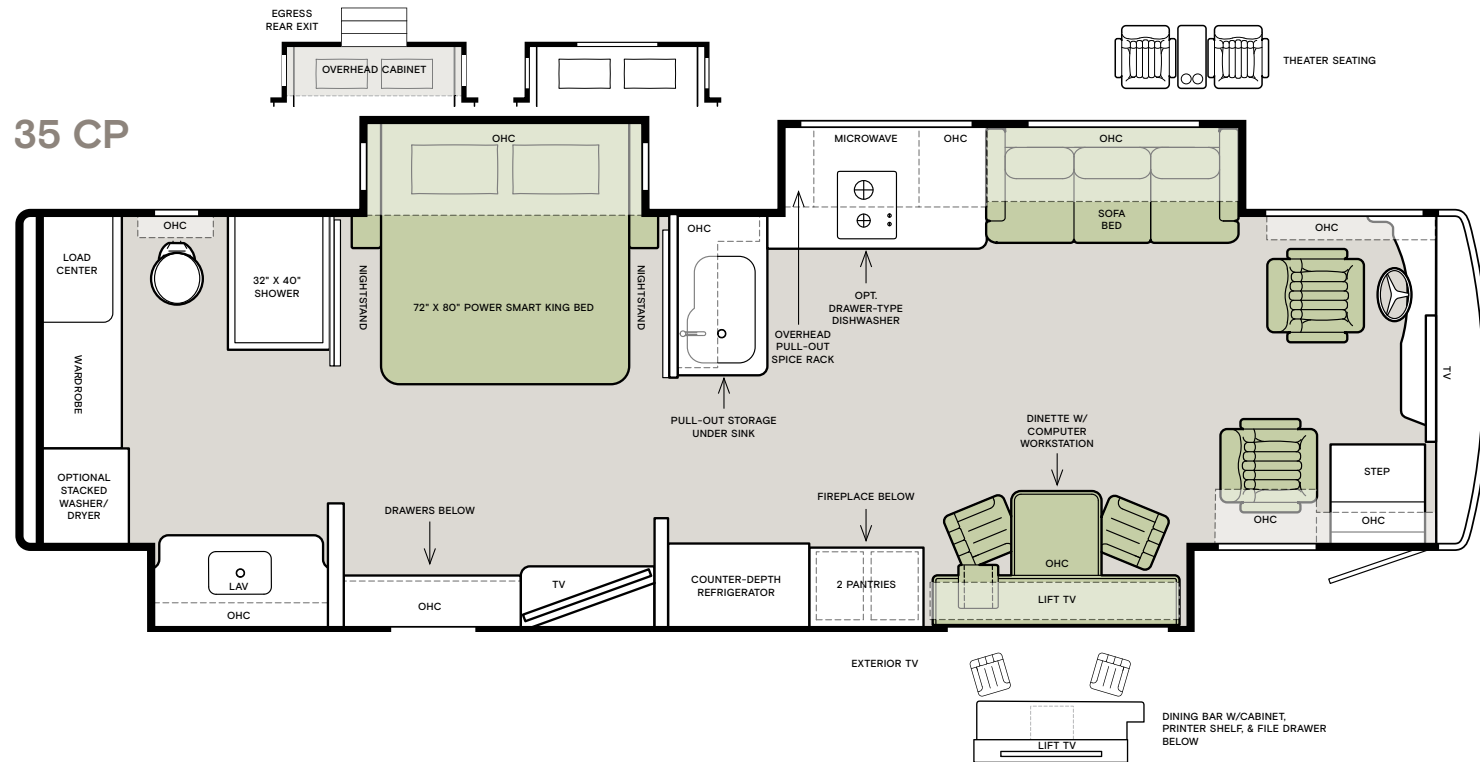

ALLEGRO BUS

Our premium compact coach with luxurious Allegro Bus style, the New 35 CP is for those who appreciate the finer things in their home away from home. On the road, this elegant coach is the perfect traveling companion, offering a quiet controlled ride, a driver's oriented cockpit, and a generous towing capacity. Off the beaten path, it becomes a haven of upscale residential living, complete with spacious interiors, high-end amenities, and exquisite design details. Many of these luxuries are Tiffin exclusives, including our handcrafted hardwood cabinetry, dual-pane insulated windows, and the powerful, Tiffin-built PowerGlide Chassis.

If optional furniture combinations are selected, window locations may vary from diagram shown. All options may not be available in every model. Because of progressive improvements and specifications, standard and optional equipment are subject to change without notice or obligation. For a complete and up-to-date list of available options and specifications, visit tiffinmotorhomes.com.

FOR PARTS & SERVICE CALL 256.356.0261 OR VISIT TIFFINMOTORHOMES.COM | 105 2ND ST NW RED BAY, AL 35582 [f](#) [t](#) [i](#) [p](#)

©2020 Tiffin Motorhomes, Inc. Allegro®, Allegro Breeze®, Allegro RED®, Phaeton®, Allegro Bus®, Zephyr®, Wayfarer®, Roughing It Smoothly®, Open Road®, PowerGlide®, and Pusher® are registered trademarks of Tiffin Motorhomes, Inc. All rights reserved. For all information concerning the limited warranty provided by Tiffin, please refer to the full written limited warranty set forth on the Tiffin website or held by our authorized dealerships. Please note, some interior furnishings not included.