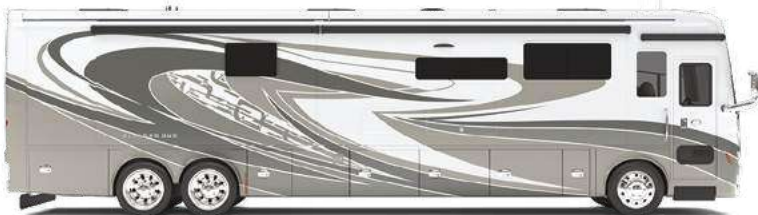

G10 FROSTED GRANITE