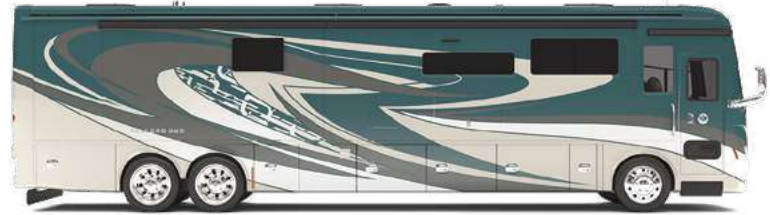

G10 SMOKEY TEAL